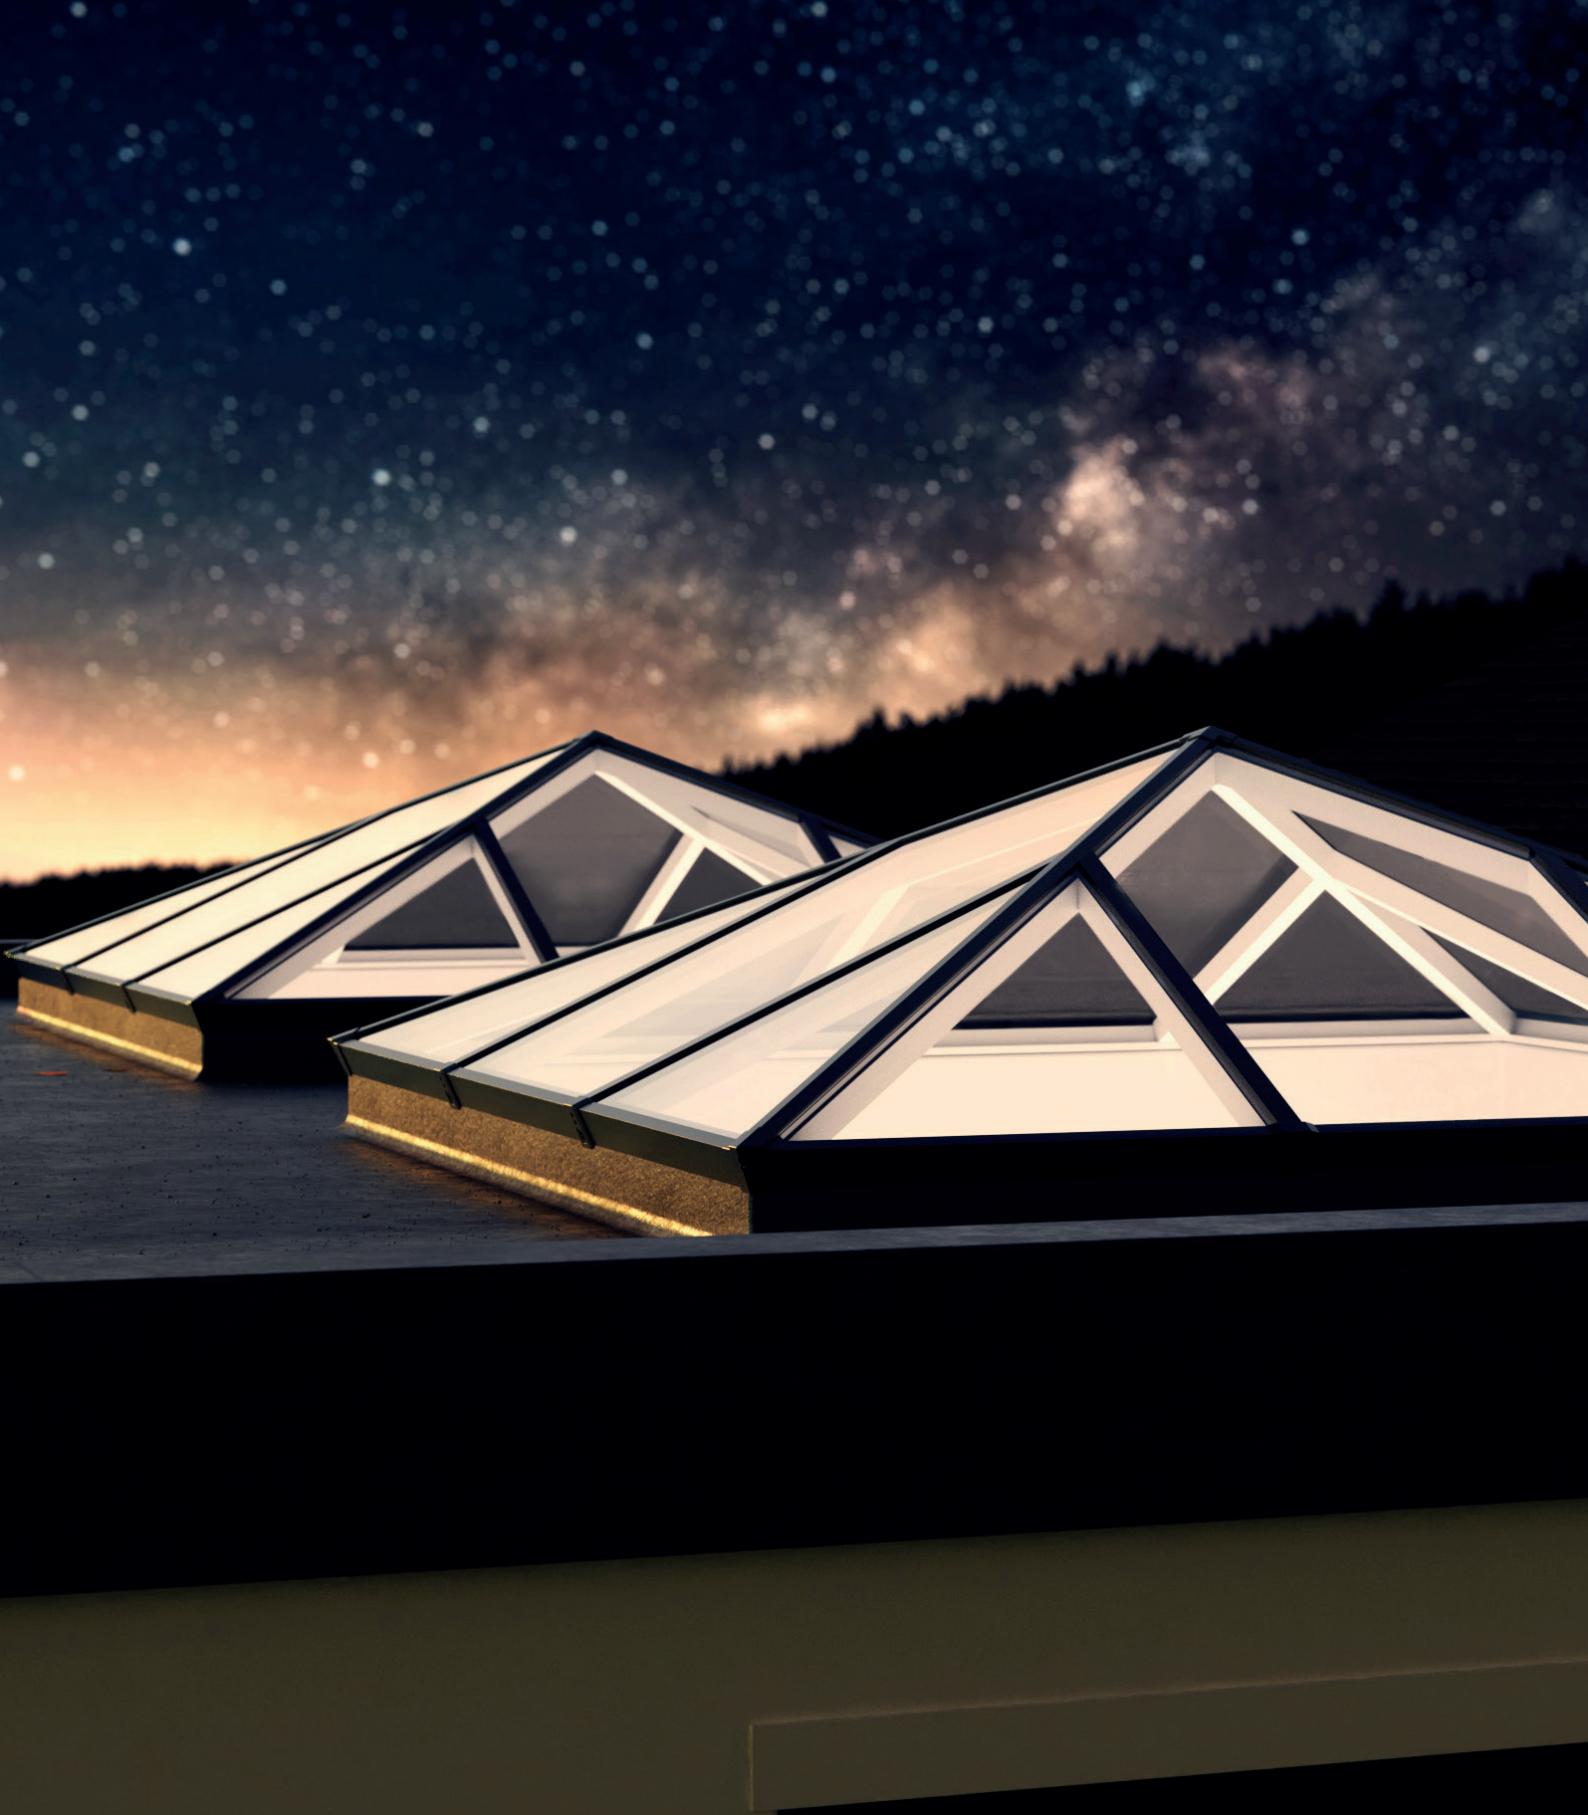

# Whatever the weather Thermlock® technology helps keep you comfortable and heating bills lower

The S1 lantern combines aluminium's clean lines with exceptional thermal performance and features our innovative Thermlock® multi-chamber technology to keep you and your property well insulated against the worst of the UK weather. This coupled to high performance 28mm glazing means our lantern roofs offer class leading thermal performance, far superior to traditional polyamide systems based around 24mm glazing. A unique co-extruded perimeter seal also ensures draughts and rain are kept safely outside. 28mm glazing also allows acoustic dampening glass to be fitted if required.

*\*Subject to glass specification*

**THERMLOCK**<sup>®</sup> *technology inside*

With great looks from every angle – due to our unique ultra low line aesthetics

Slim, consistent 50mm rafter, hip and ridge sightlines maximise the light flooding into your home, creating bright, airy interiors and banishing gloom. The S1 lantern also features ultra low line aesthetics so rafter and hip top caps sit close to the glazing level on the exterior, creating a sleek modern look. Completing this refined architectural

appearance our corner and rafter end caps run perfectly in line with the perimeter of the lantern, so no unsightly angles jut out to spoil the perfect lines of this outstandingly beautiful high-performance aluminium lantern. Leaving you with the ideal balance of understated refinement, contemporary looks and exacting quality standards.