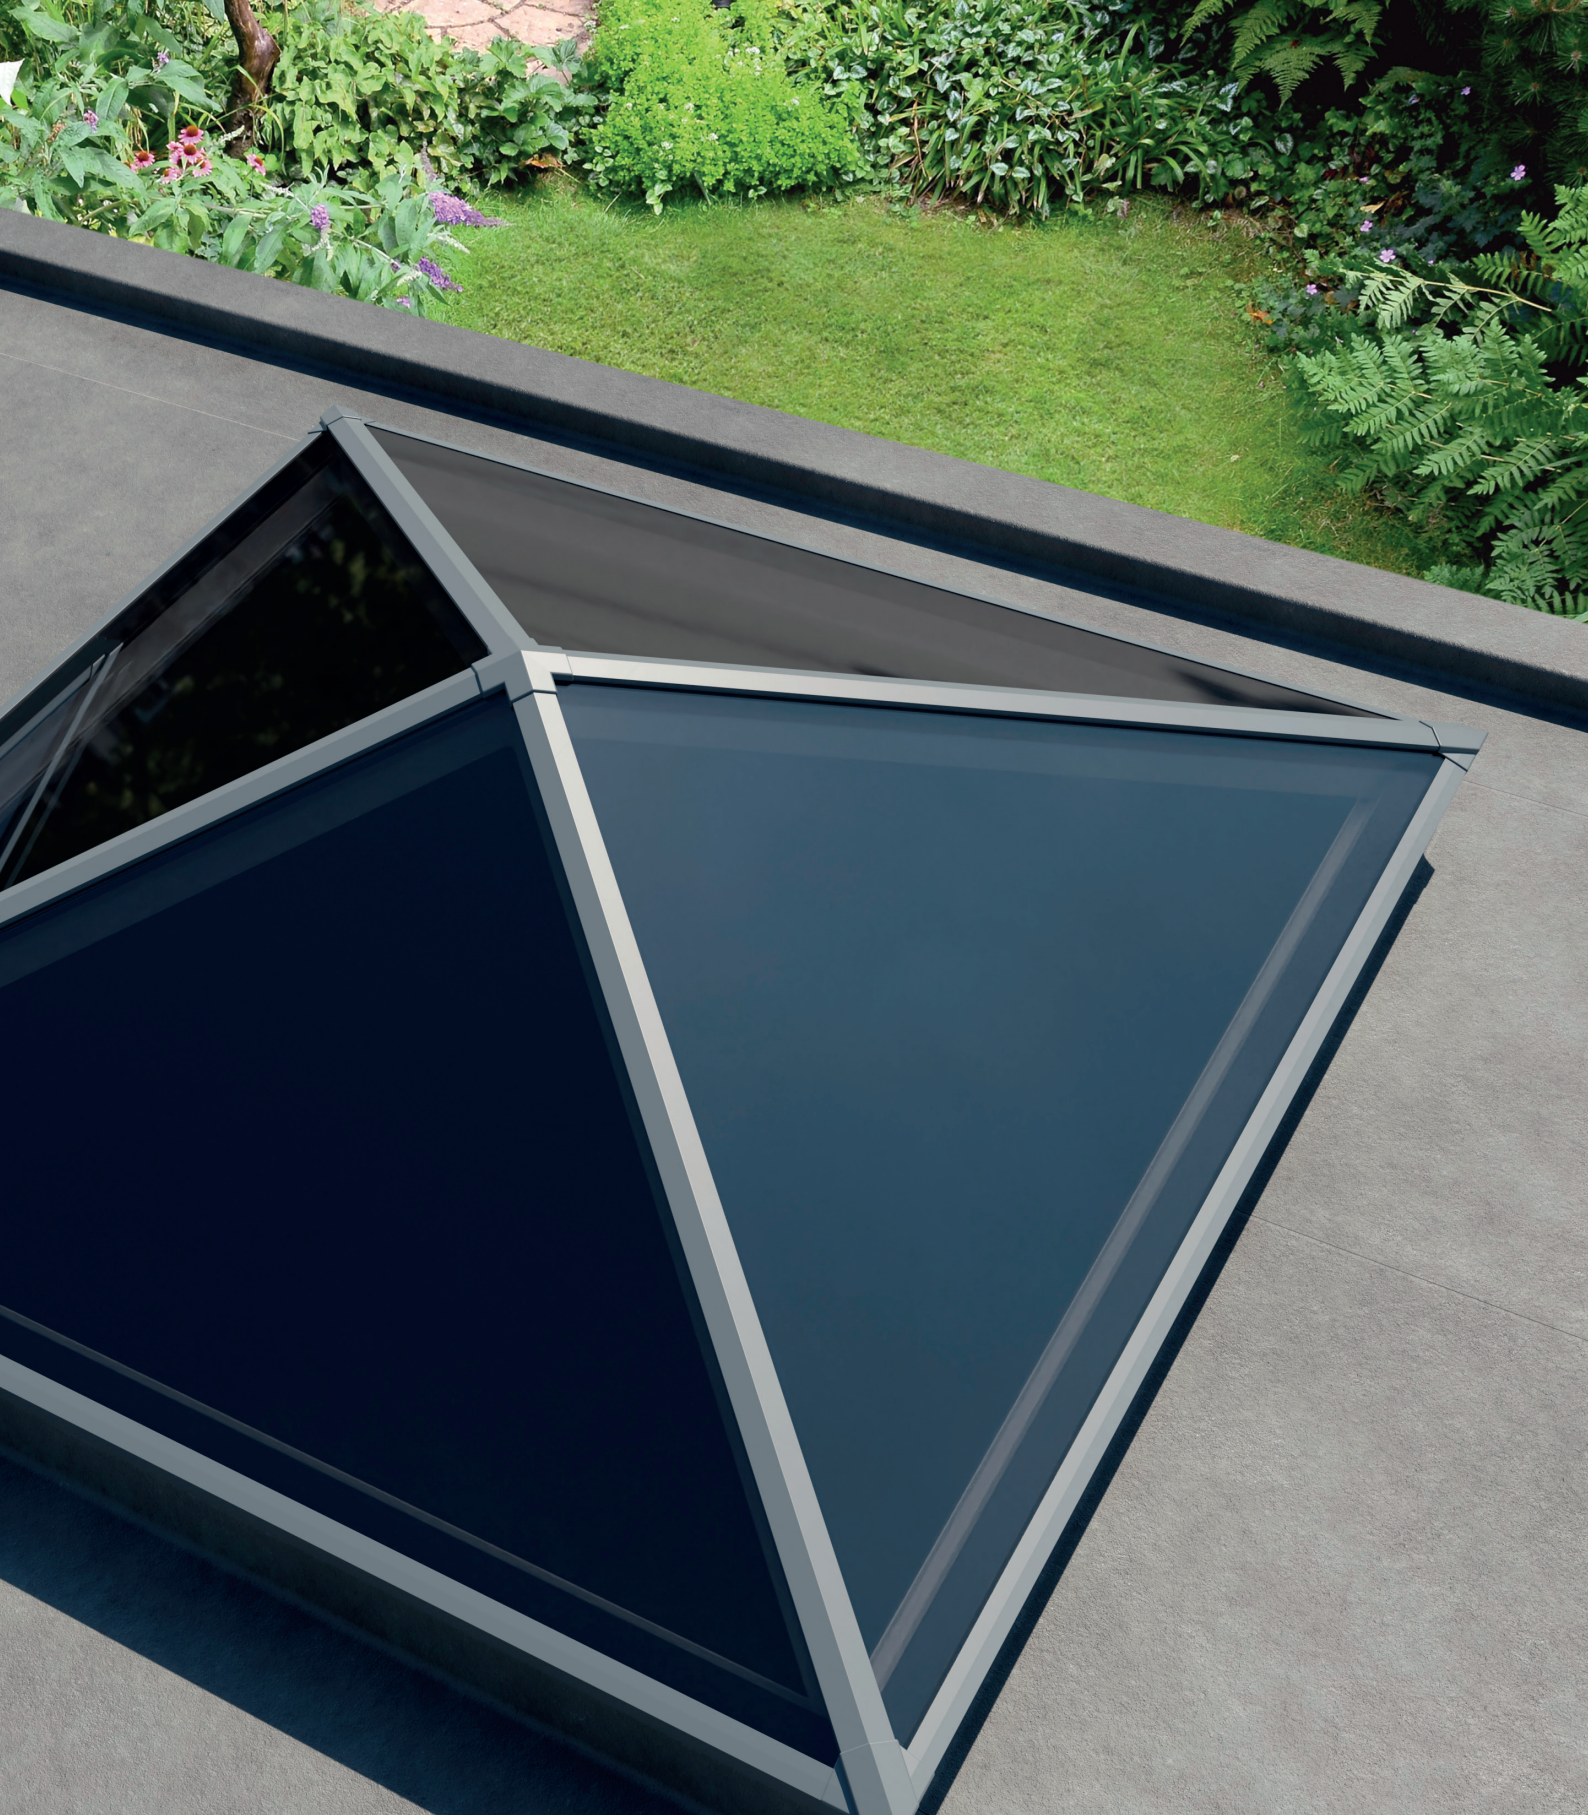

# Flood your home in light with our ultra secure, thermally efficient lanterns

Choosing the right roof lantern for your home is an important decision. They should let in the maximum amount of light, yet keep heat in your home and would be intruders out. Letting you enjoy more natural light and amazing night time views of the stars, while bringing a sense of space and tranquillity to your home. This is why we have designed the S1 aluminium roof lantern from the ground up to meet your every need. Building on years of experience, we've incorporated many new innovative ideas to create a warmer, slimmer and much more secure roof lantern.

# The UK's most secure lantern, keeps you and your home safe

The innovative construction of the S1 system eliminates the security weaknesses of traditional lantern designs. Features such as anti-tamper screws, enclosed anti-tamper glazing, security tape and our patent pending glass lock, alongside our unique high security ridge end, ensure there isn't an easy way to enter your property

*\*Subject to glass specification*

**THERMLOCK**<sup>®</sup> *technology inside*

With great looks from every angle – due to our unique ultra low line aesthetics

Slim, consistent 50mm rafter, hip and ridge sightlines maximise the light flooding into your home, creating bright, airy interiors and banishing gloom. The S1 lantern also features ultra low line aesthetics so rafter and hip top caps sit close to the glazing level on the exterior, creating a sleek modern look. Completing this refined architectural

appearance our corner and rafter end caps run perfectly in line with the perimeter of the lantern, so no unsightly angles jut out to spoil the perfect lines of this outstandingly beautiful high-performance aluminium lantern. Leaving you with the ideal balance of understated refinement, contemporary looks and exacting quality standards.