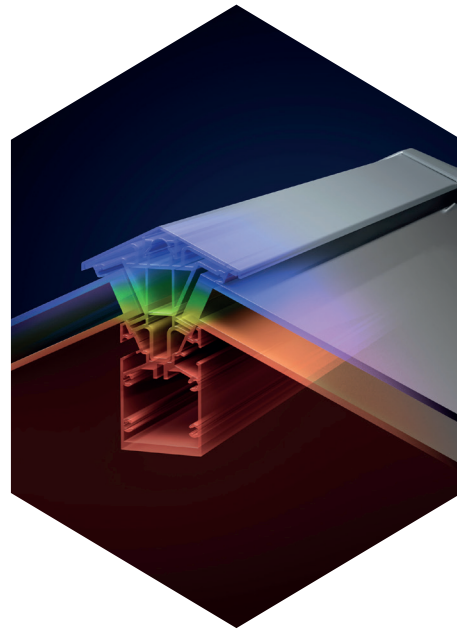

Whatever the weather Thermlock® technology helps keep you comfortable and heating bills lower

The S1 lantern combines aluminium's clean lines with exceptional thermal performance and features our innovative Thermlock® multi-chamber technology to keep you and your property well insulated against the worst of the UK weather. This coupled to high performance 28mm glazing means our lantern roofs offer class leading thermal performance, far superior to traditional polyamide systems based around 24mm glazing. A unique co-extruded perimeter seal also ensures draughts and rain are kept safely outside. 28mm glazing also allows acoustic dampening glass to be fitted if required.

28mm glazing
1.0 U-value
W/(m²K) centre pane*

Thermal transmittance, also known as a U-value, measures the rate of transfer of heat. The better-insulated a product is, the lower the U-value will be.

*Subject to glass specification