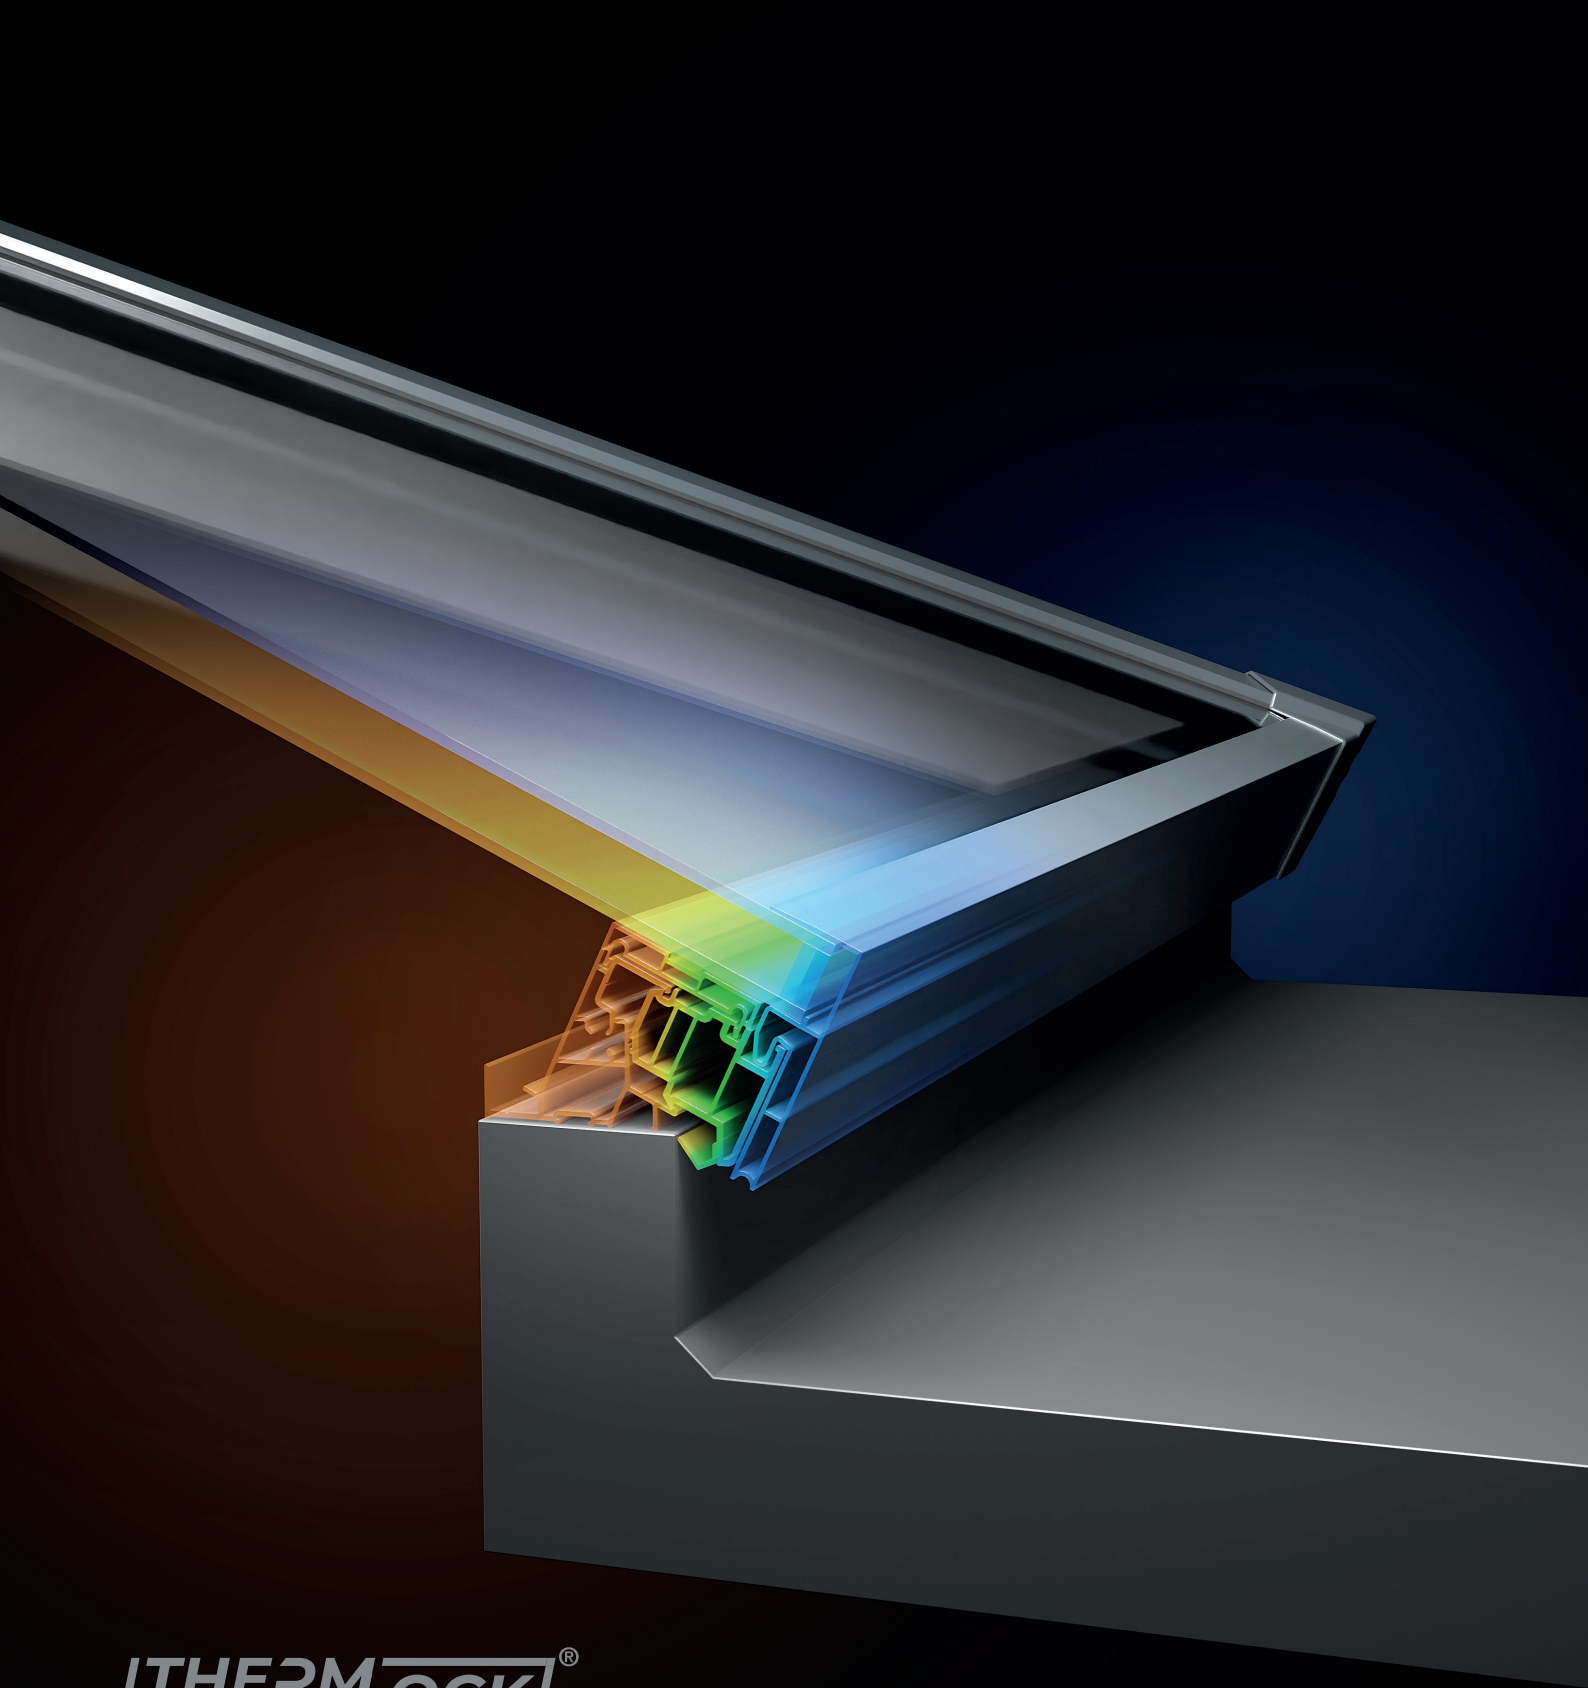

# The UK's most secure lantern, keeps you and your home safe

The innovative construction of the S1 system eliminates the security weaknesses of traditional lantern designs. Features such as anti-tamper screws, enclosed anti-tamper glazing, security tape and our patent pending glass lock, alongside our unique high security ridge end, ensure there isn't an easy way to enter your property

# Whatever the weather Thermlock® technology helps keep you comfortable and heating bills lower

The S1 lantern combines aluminium's clean lines with exceptional thermal performance and features our innovative Thermlock® multi-chamber technology to keep you and your property well insulated against the worst of the UK weather. This coupled to high performance 28mm glazing means our lantern roofs offer class leading thermal performance, far superior to traditional polyamide systems based around 24mm glazing. A unique co-extruded perimeter seal also ensures draughts and rain are kept safely outside. 28mm glazing also allows acoustic dampening glass to be fitted if required.

*\*Subject to glass specification*

**THERMLOCK**<sup>®</sup> *technology inside*

With great looks from every angle – due to our unique ultra low line aesthetics

Slim, consistent 50mm rafter, hip and ridge sightlines maximise the light flooding into your home, creating bright, airy interiors and banishing gloom. The S1 lantern also features ultra low line aesthetics so rafter and hip top caps sit close to the glazing level on the exterior, creating a sleek modern look. Completing this refined architectural

appearance our corner and rafter end caps run perfectly in line with the perimeter of the lantern, so no unsightly angles jut out to spoil the perfect lines of this outstandingly beautiful high-performance aluminium lantern. Leaving you with the ideal balance of understated refinement, contemporary looks and exacting quality standards.