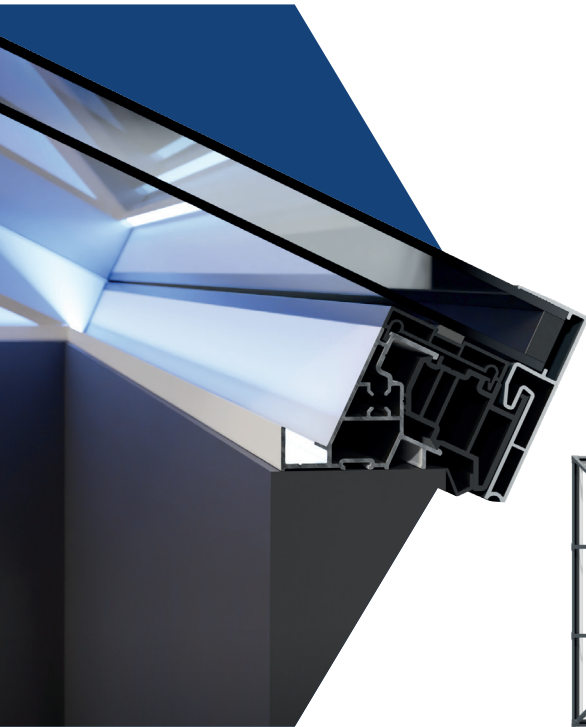

With a wide
range of styles
and sizes to suit
every project

Sheerline aluminium roof lanterns are available in a choice of 10 styles from square 'pyramid' designs to grander options suitable for larger 'orangery' style installations.

Maximum sizes up to 3.2m by an impressive 6m long, all set at a 25° pitch and all weather rated for the whole of the UK*.

S1 lanterns also feature an integral LED light channel around the perimeter of the roof – giving you an easy way to add mood lighting and create the final touch of individuality for your interior.

*Rated for a snow load of 1.2 kN/m². Covering the whole of the UK up to 200m altitude.