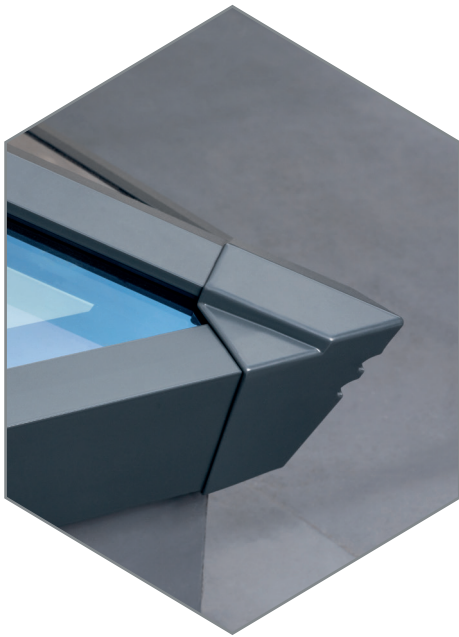

# Whatever the weather Thermlock® technology helps keep you comfortable and heating bills lower

The S1 lantern combines aluminium's clean lines with exceptional thermal performance and features our innovative Thermlock® multi-chamber technology to keep you and your property well insulated against the worst of the UK weather. This coupled to high performance 28mm glazing means our lantern roofs offer class leading thermal performance, far superior to traditional polyamide systems based around 24mm glazing. A unique co-extruded perimeter seal also ensures draughts and rain are kept safely outside. 28mm glazing also allows acoustic dampening glass to be fitted if required.

*\*Subject to glass specification*

**THERMLOCK**<sup>®</sup> *technology inside*

With great looks from every angle – due to our unique ultra low line aesthetics

Slim, consistent 50mm rafter, hip and ridge sightlines maximise the light flooding into your home, creating bright, airy interiors and banishing gloom. The S1 lantern also features ultra low line aesthetics so rafter and hip top caps sit close to the glazing level on the exterior, creating a sleek modern look. Completing this refined architectural